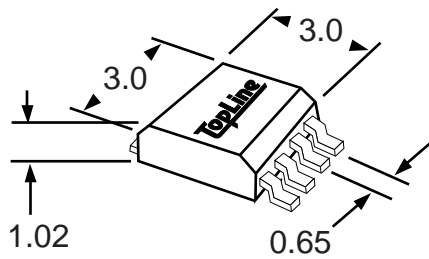

Part # **MSOP8**

Leads **8** Pitch **0.65mm**

Body Size **3mm x 3mm**

Tel 1-714-898-3830

info@topline.tv

Top View

PC Board

Dimensions = mm

Quick View

Side View Detail