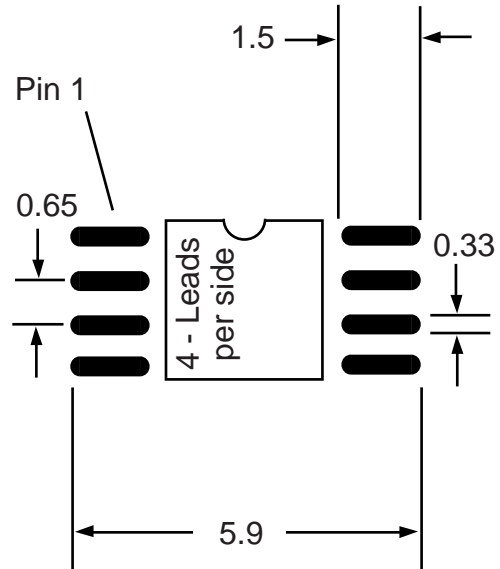

Part # **MSOP8**

Leads **8** Pitch **0.65mm**

Body Size **3mm x 3mm**

Tel 1-714-898-3830

info@topline.tv

Top View

PC Board

Dimensions = mm

Quick View

Side View Detail