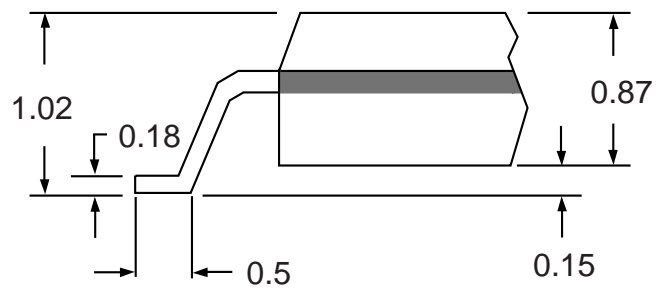

Part # **MSOP8**

Leads **8** Pitch **0.65mm**

Body Size **3mm x 3mm**

Tel 1-714-898-3830

info@topline.tv

Top View

PC Board

Dimensions = mm

Quick View

Side View Detail