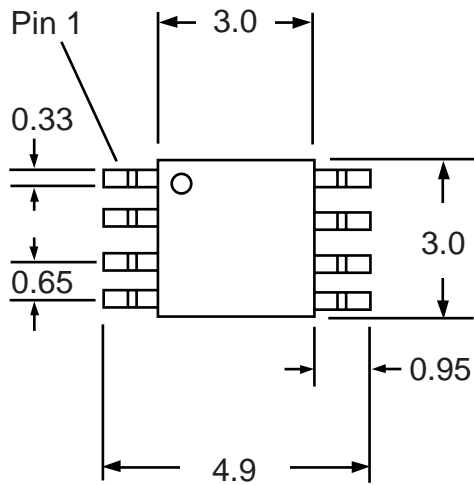

Part # **MSOP8**

Leads **8** Pitch **0.65mm**

Body Size **3mm x 3mm**

Tel 1-714-898-3830

info@topline.tv

Top View

PC Board

Dimensions = mm

Quick View

Side View Detail