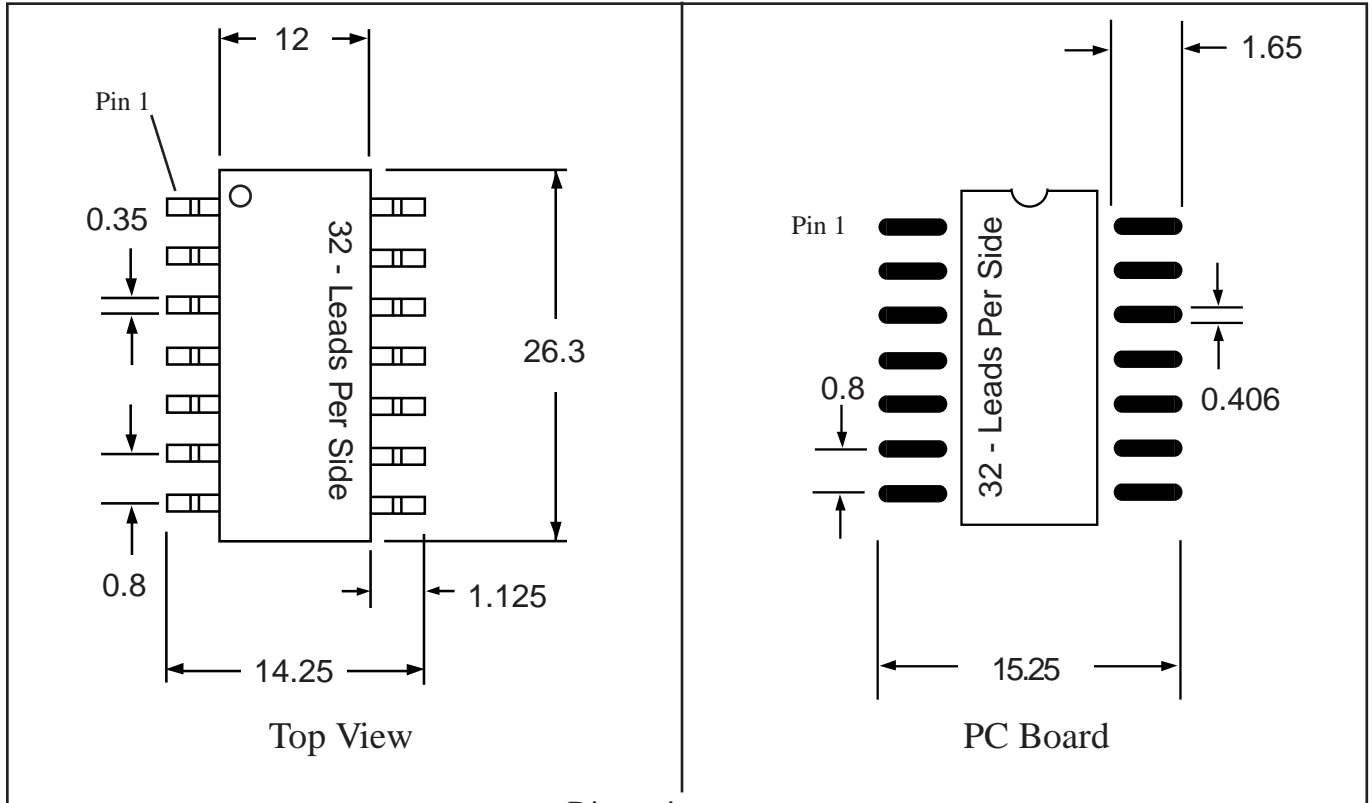

Part # **SSOP64T31.5**
 Leads **64** Pitch **0.8mm**
 Body Size **472mil (12mm)**

TopLine™
 Tel 1-714-898-3830
 info@topline.tv

Dimensions = mm